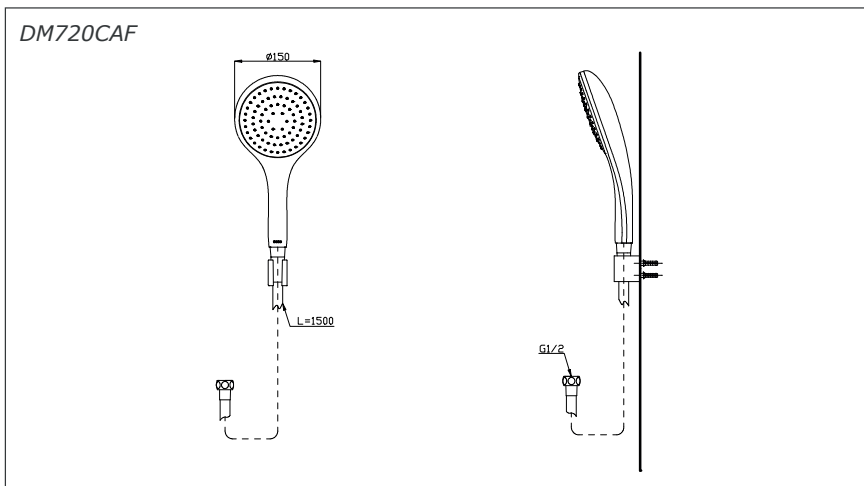

Aerial Hand Shower

DM720CAF
DM720CAF1

TOTO
GREEN
CHALLENGE

Features

- *Aerial Shower Technology*
 - Aerated shower for water
 - Full coverage shower that uses less water.

Specifications

Finish : Nickel Chrome

Parts Description

- **DM720CAF**
Aerial Hand Shower
Ø 150mm
Handshower : DM720CAVG
Shower Hanger + Flexible Hose : DM720FVG

- **DM720CAF1**
Aerial Hand Shower
Ø 120mm
Handshower : DM720CA1VG
Shower Hanger + Flexible Hose : DM720FVG

Please consult a TOTO representative for details

Flow Rate

DM720CAF

Flow Rate

DM720CAF1