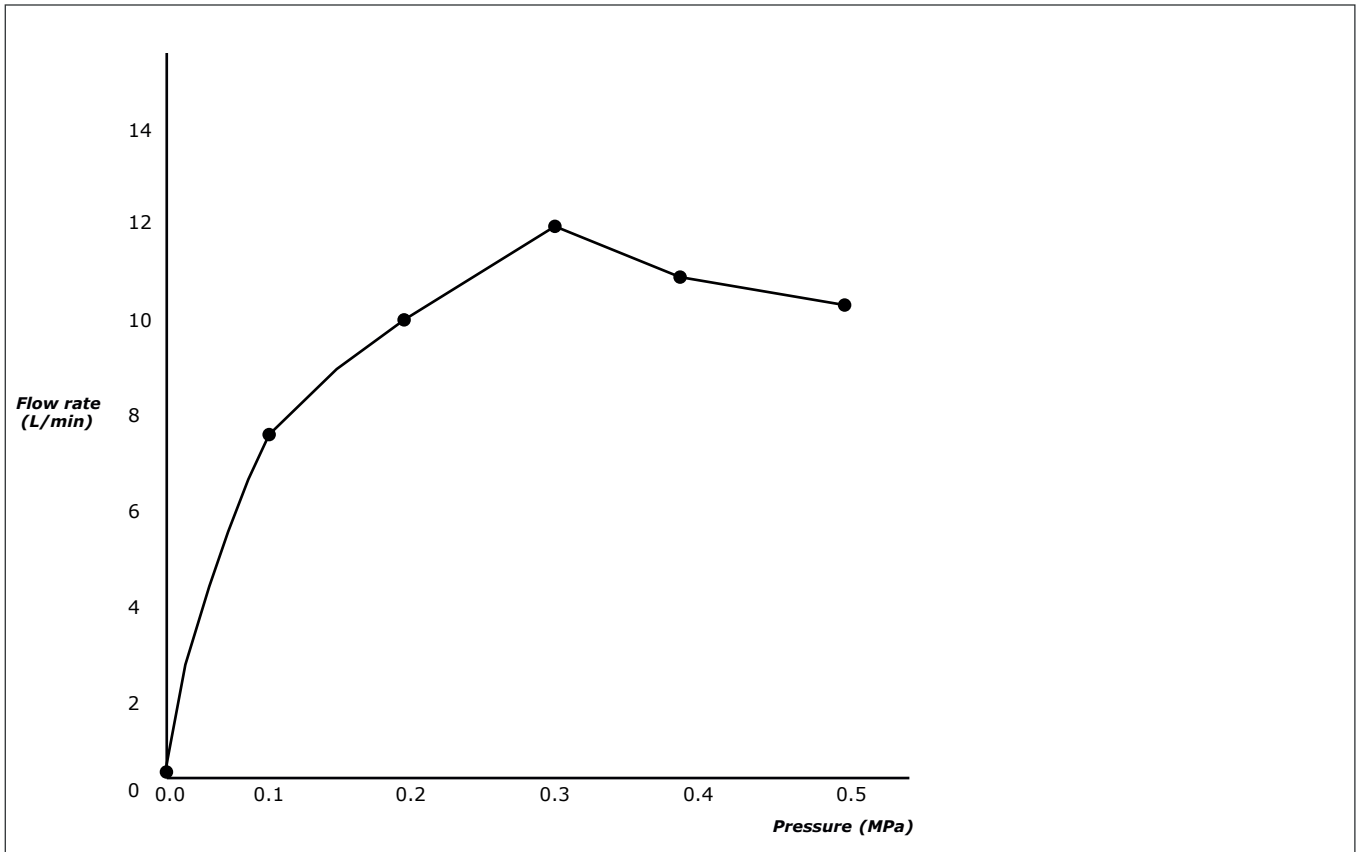

Aerial Hand Shower

DM720CAF
DM720CAF1

TOTO
GREEN
CHALLENGE

Features

- *Aerial Shower Technology*
 - Aerated shower for water
 - Full coverage shower that uses less water.

Specifications

Finish : Nickel Chrome

Parts Description

- **DM720CAF**
Aerial Hand Shower
Ø 150mm
Handshower : DM720CAVG
Shower Hanger + Flexible Hose : DM720FVG

- **DM720CAF1**
Aerial Hand Shower
Ø 120mm
Handshower : DM720CA1VG
Shower Hanger + Flexible Hose : DM720FVG

Please consult a TOTO representative for details

Flow Rate

DM720CAF

Flow Rate

DM720CAF1