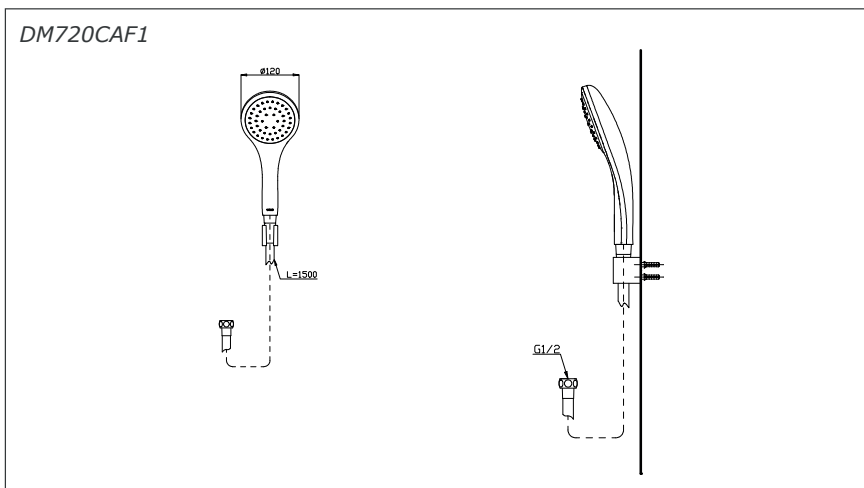

Aerial Hand Shower

DM720CAF
DM720CAF1

TOTO
GREEN
CHALLENGE

Features

- *Aerial Shower Technology*
 - Aerated shower for water
 - Full coverage shower that uses less water.

Specifications

Finish : Nickel Chrome

Parts Description

- **DM720CAF**
Aerial Hand Shower
Ø 150mm
Handshower : DM720CAVG
Shower Hanger + Flexible Hose : DM720FVG

- **DM720CAF1**
Aerial Hand Shower
Ø 120mm
Handshower : DM720CA1VG
Shower Hanger + Flexible Hose : DM720FVG

Please consult a TOTO representative for details

Flow Rate

DM720CAF

Flow Rate

DM720CAF1